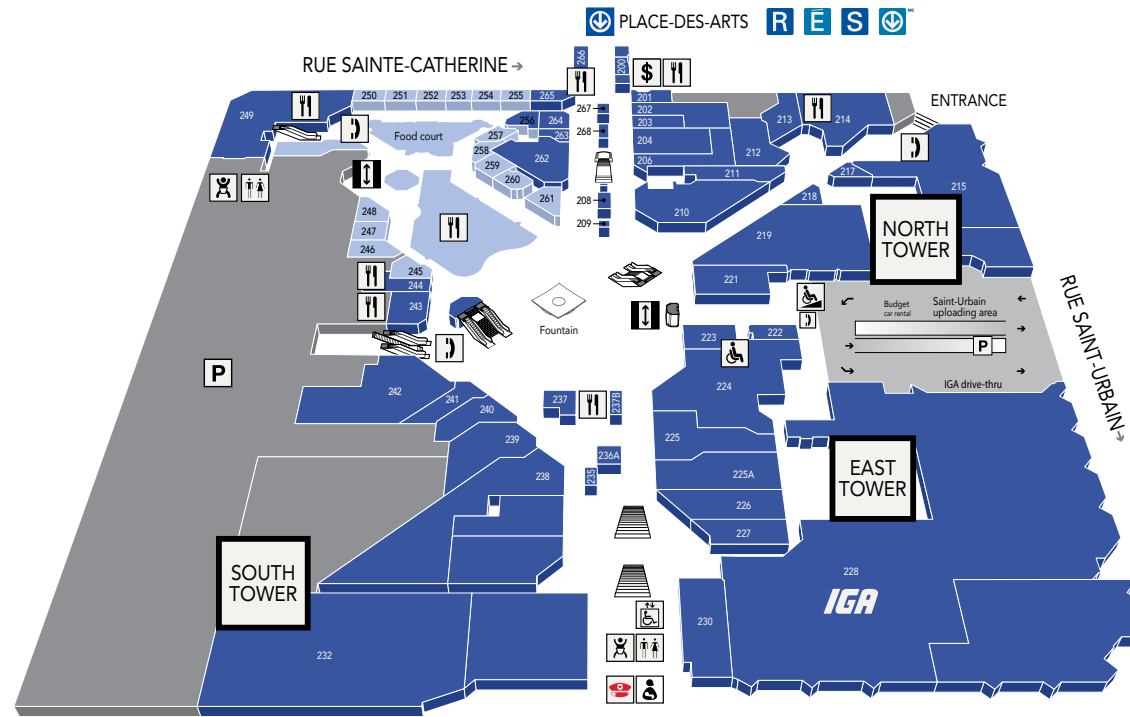

**COMPLEXE
DESJARDINS**

AU CŒUR DU QUARTIER
DES SPECTACLES

LEVEL 1

SERVICES CORRIDOR

LEVEL 2

MÉTRO

- ACCESS FOR PEOPLE WITH REDUCED MOBILITY
- ADAPTED WASHROOM
- ATMS
- BREASTFEEDING ROOM
- BUS
- CHANGING TABLES
- CUSTOMER SERVICE / INFORMATION
- ELEVATOR FOR PEOPLE WITH REDUCED MOBILITY
- ELEVATORS
- ENTRANCES/EXITS
- ESCALATORS
- MAILBOXES
- MÉTRO STATIONS
- OPERATION CENTRE / SECURITY
- PARKINGS
- PUBLIC TELEPHONES
- RESTAURANTS / FOOD COURT
- TAXIS
- WASHROOMS