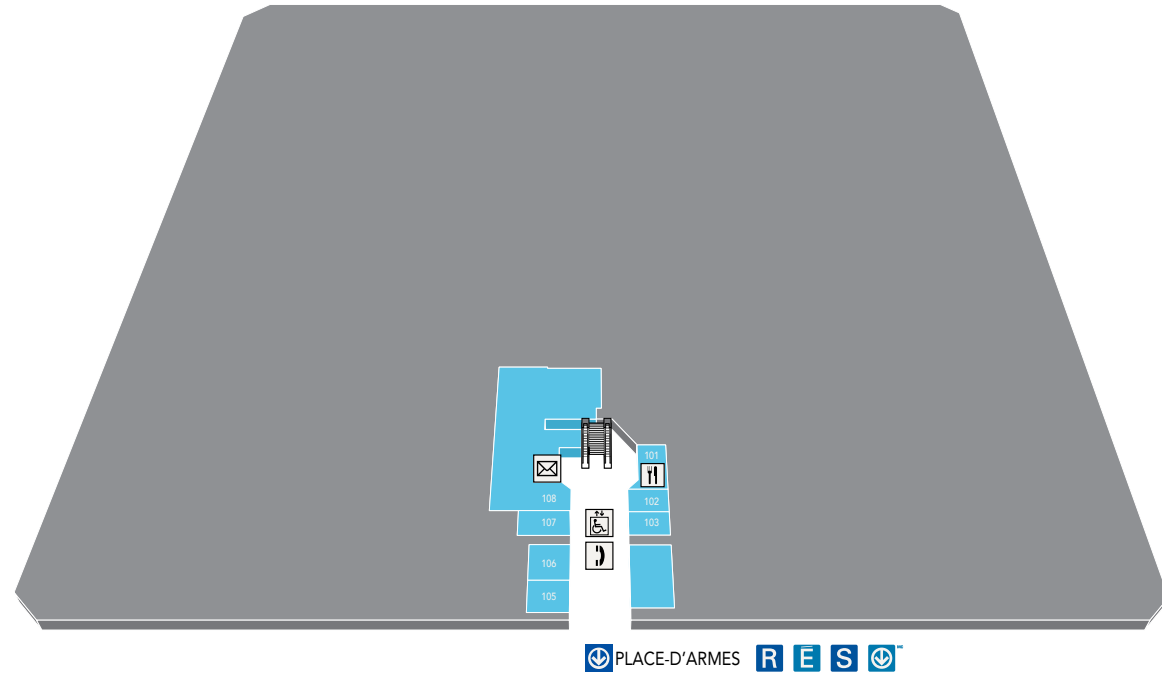

LEVEL 1

SERVICES CORRIDOR